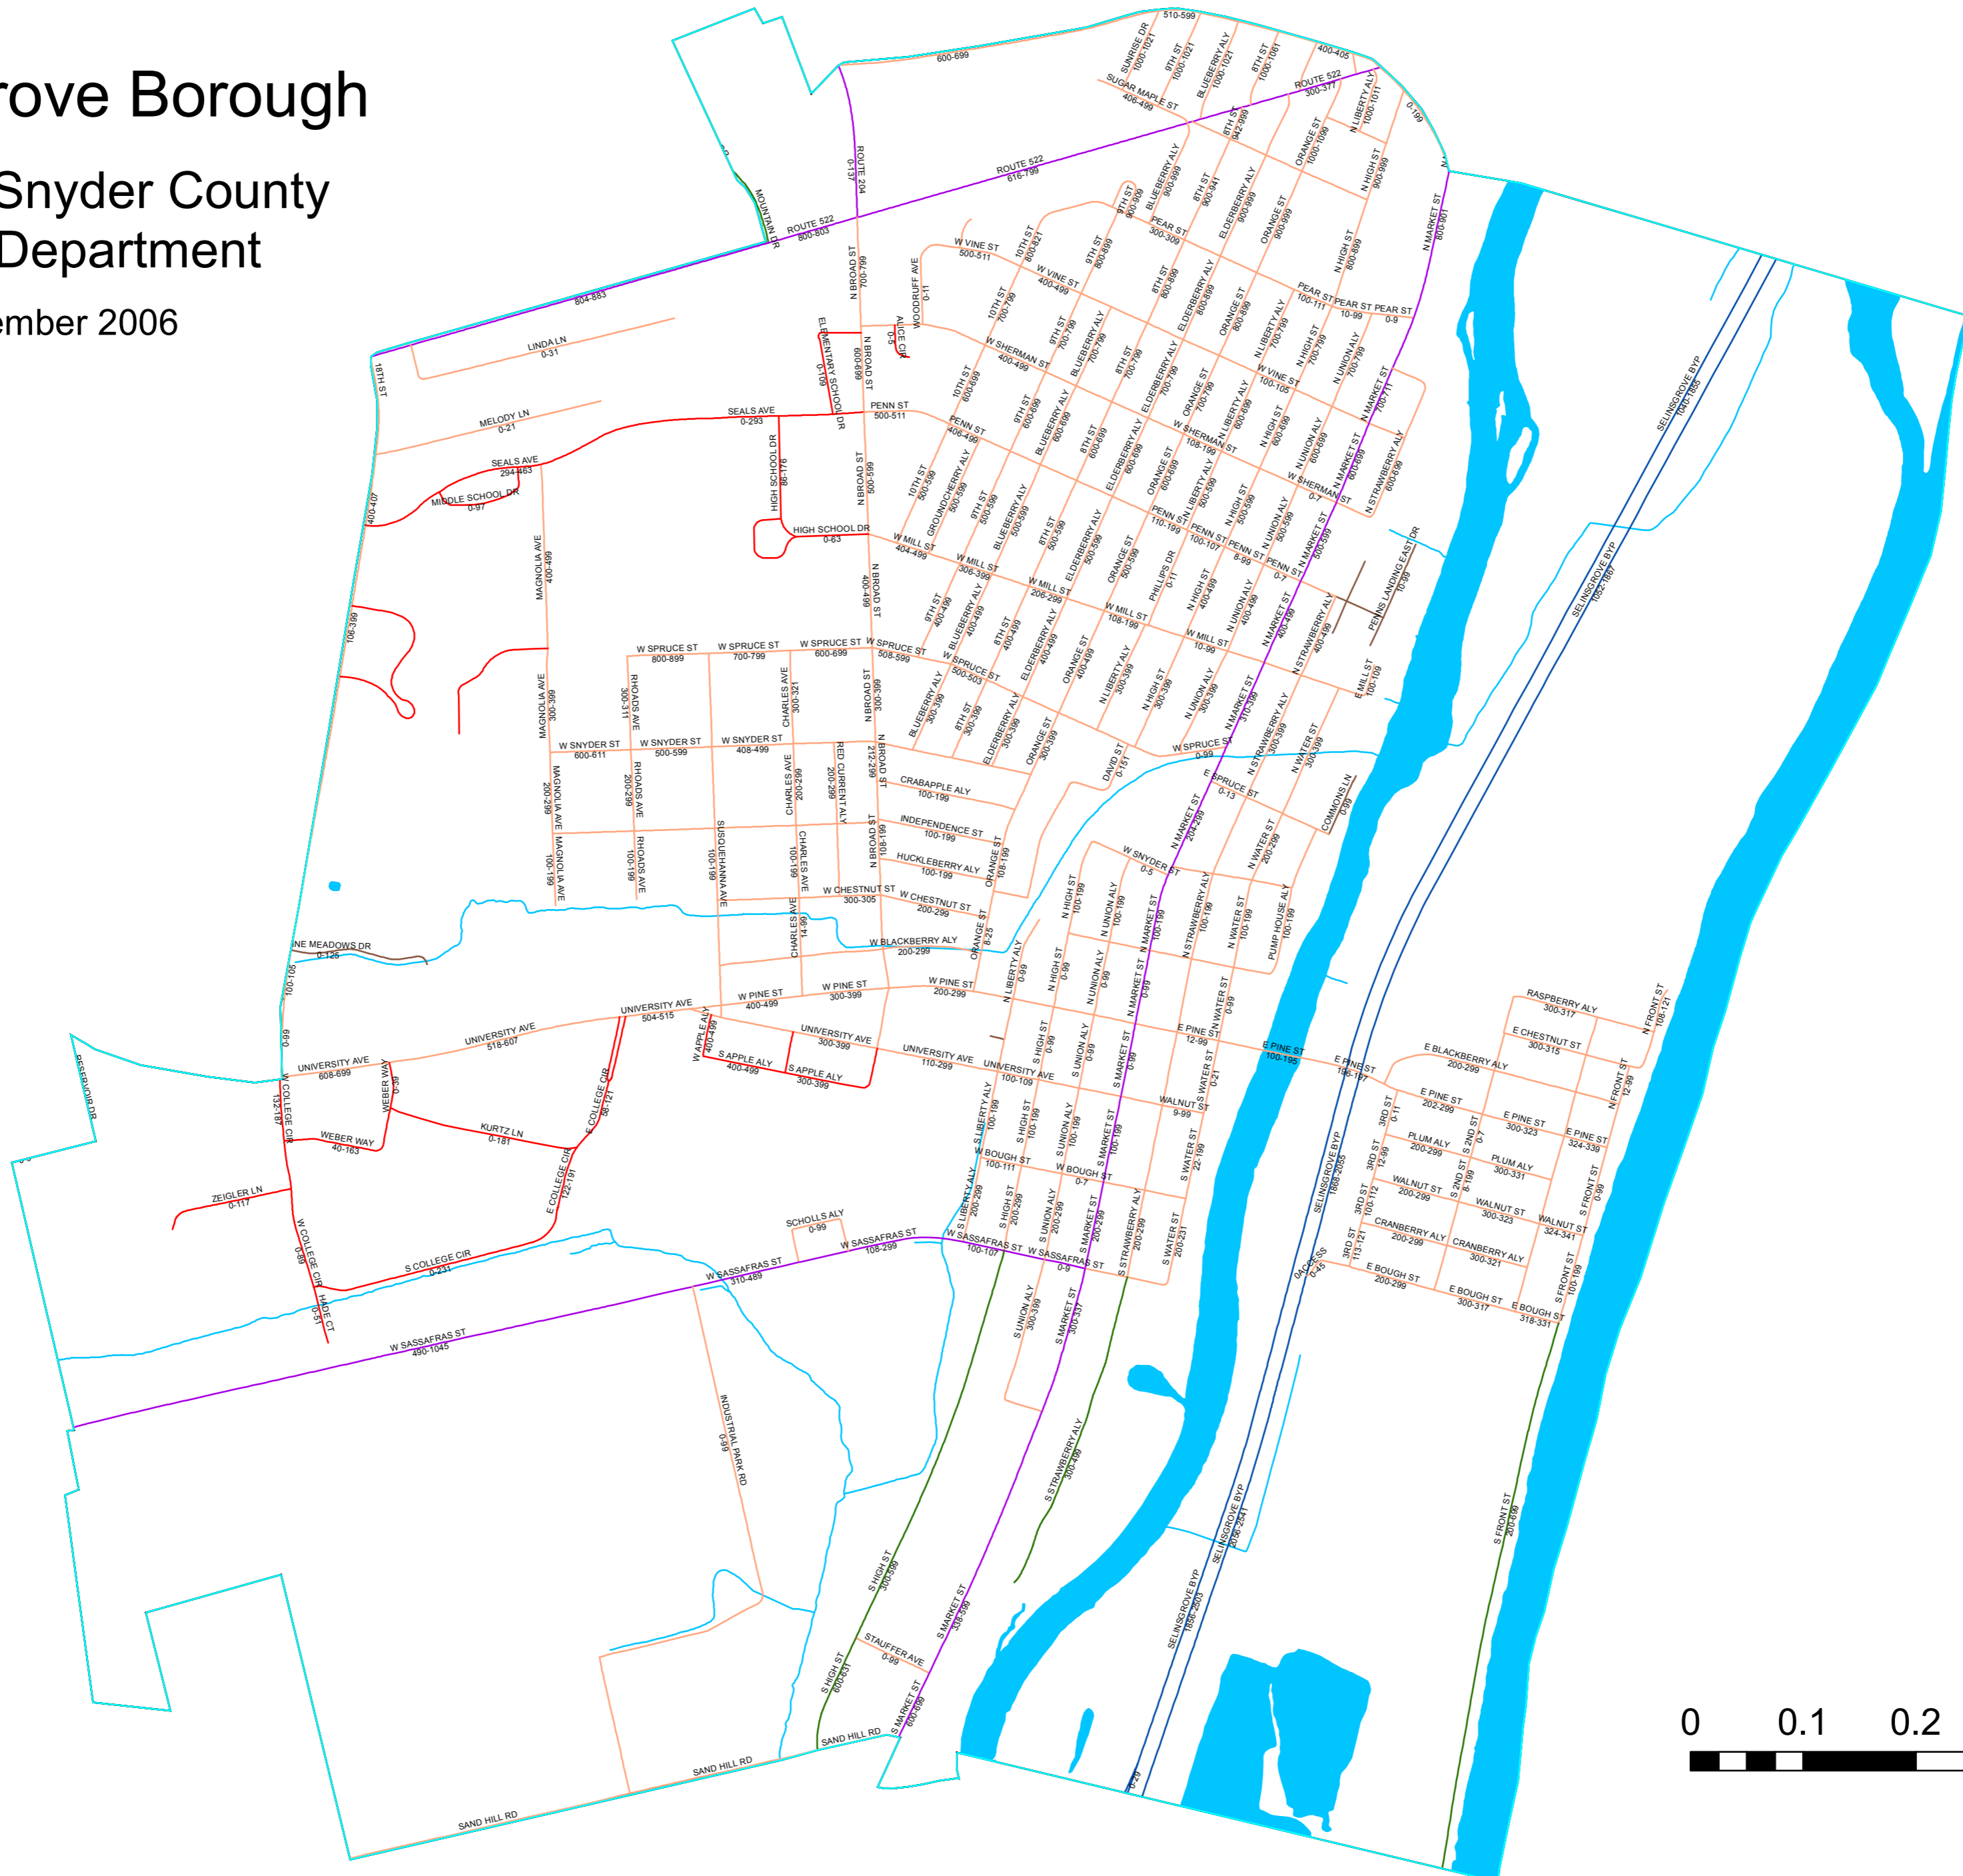

# Selinsgrove Borough

Map by Snyder County  
GIS Department

November 2006

### Legend

Road\_20060317

<all other values>